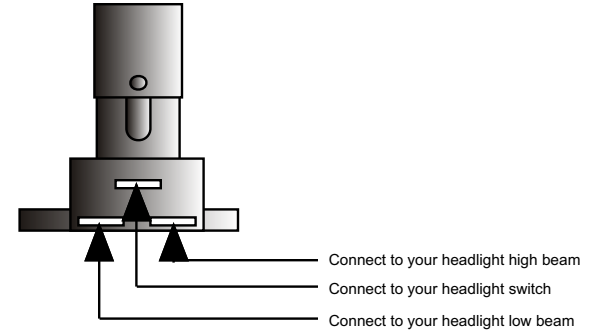

Connect the Dimmer Switch wires as shown above.

1. The top center terminal of the Dimmer Switch is connected to the Headlight switch.
2. The terminal on the right side is connected to your headlight high beam terminal.
3. The terminal on the left side is connected to your headlight low beam terminal.

another wiring product by...

150 Heller Pl #17 W Bellmawr, NJ 08031 856-933-0801

PART #

500042

DESCRIPTION:

DIMMER SWITCH

92964573 instruction sheet Rev 3.0 6/29/99

Connect the Dimmer Switch wires as shown above.

1. The top center terminal of the Dimmer Switch is connected to the Headlight switch.
2. The terminal on the right side is connected to your headlight high beam terminal.
3. The terminal on the left side is connected to your headlight low beam terminal.

another wiring product by...

150 Heller Pl #17 W Bellmawr, NJ 08031 856-933-0801

PART #

500042

DESCRIPTION:

DIMMER SWITCH

92964573 instruction sheet Rev 3.0 6/29/99